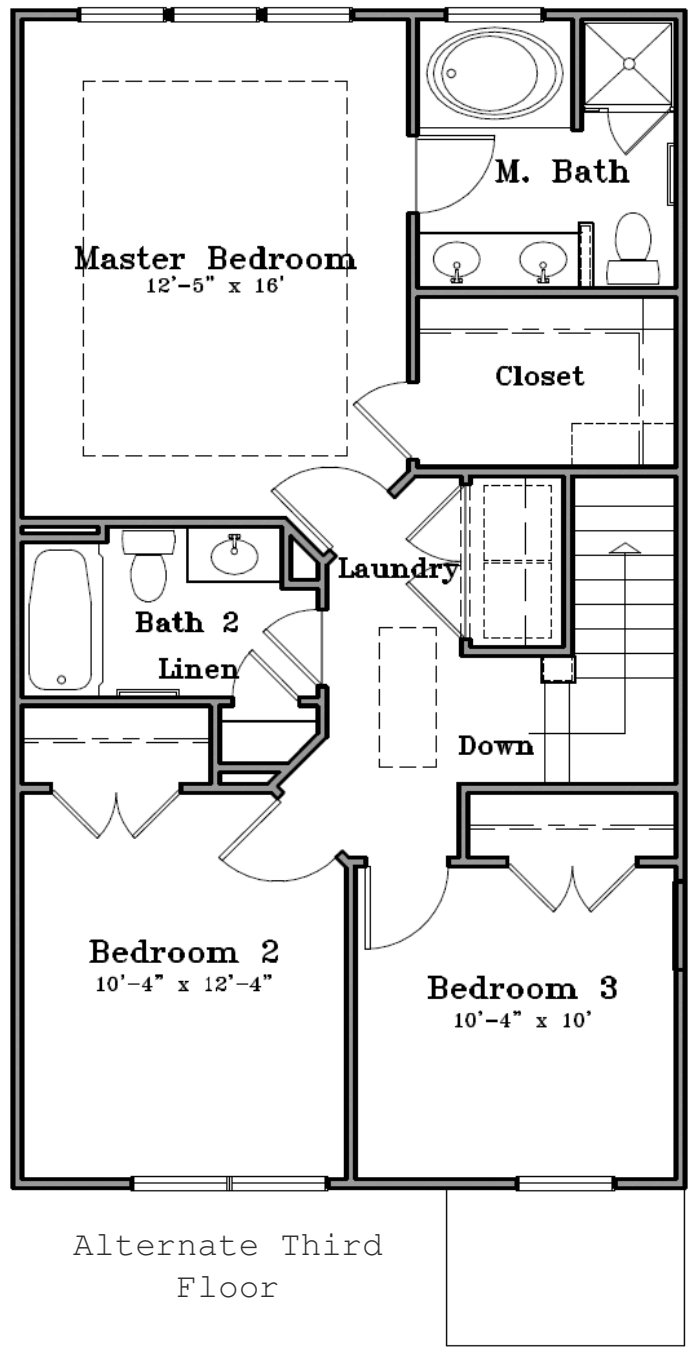

The Regents at Old Mill Village

Lassiter Mill

Third Floor

Alternate Third Floor

Square Footage: 1996

For more details contact:
Joelle Edwards at (919) 393-1997

BECAUSE WE ARE CONTINUALLY IMPROVING OUR PRODUCT, WE RESERVE THE RIGHT TO REVISE OR SUBSTITUTE FEATURES, ARCHITECTURAL DETAILS OR MATERIALS. ILLUSTRATIONS ARE FOR DISCUSSION PURPOSES ONLY AND ARE NOT PART OF A LEGAL CONTRACT. ROOM SIZES ARE APPROXIMATE.