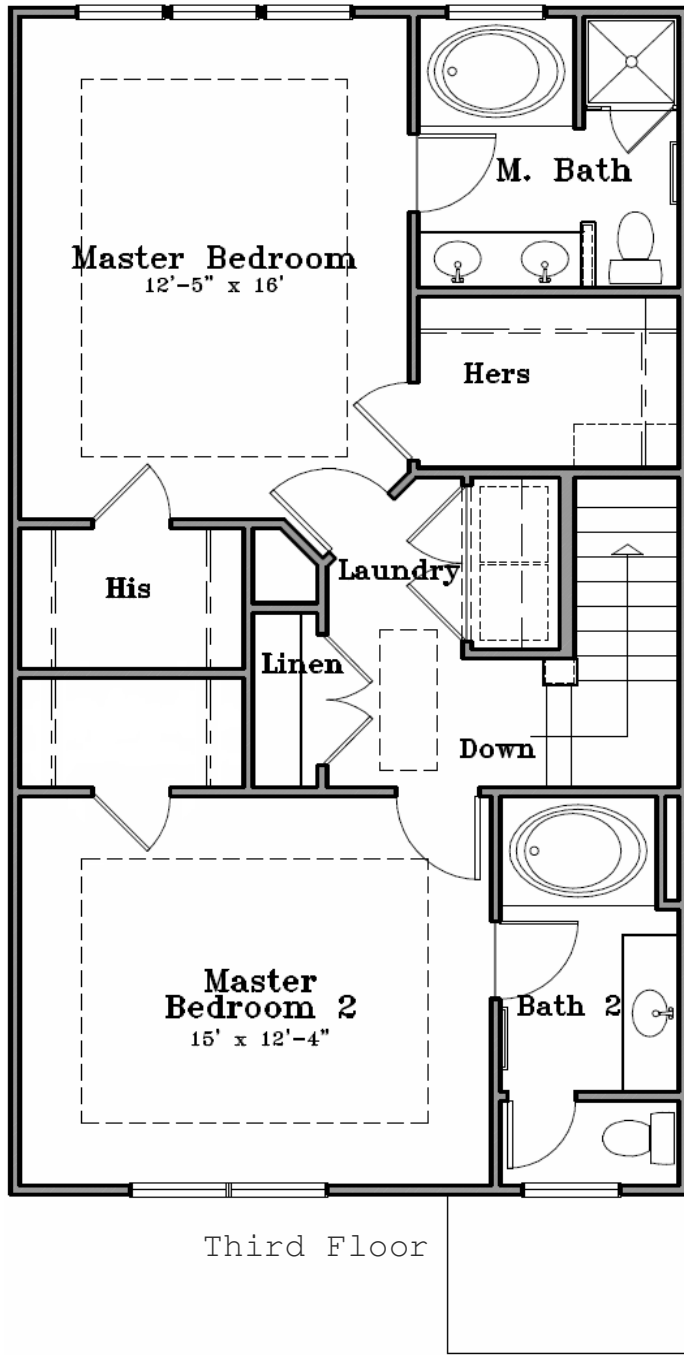

The Regents at Old Mill Village

Lassiter Mill

Third Floor

Alternate Third Floor

Square Footage: 1996

For more details contact:
Joelle Edwards at (919) 393-1997

BECAUSE WE ARE CONTINUALLY IMPROVING OUR PRODUCT, WE RESERVE THE RIGHT TO REVISE OR SUBSTITUTE FEATURES, ARCHITECTURAL DETAILS OR MATERIALS. ILLUSTRATIONS ARE FOR DISCUSSION PURPOSES ONLY AND ARE NOT PART OF A LEGAL CONTRACT. ROOM SIZES ARE APPROXIMATE.